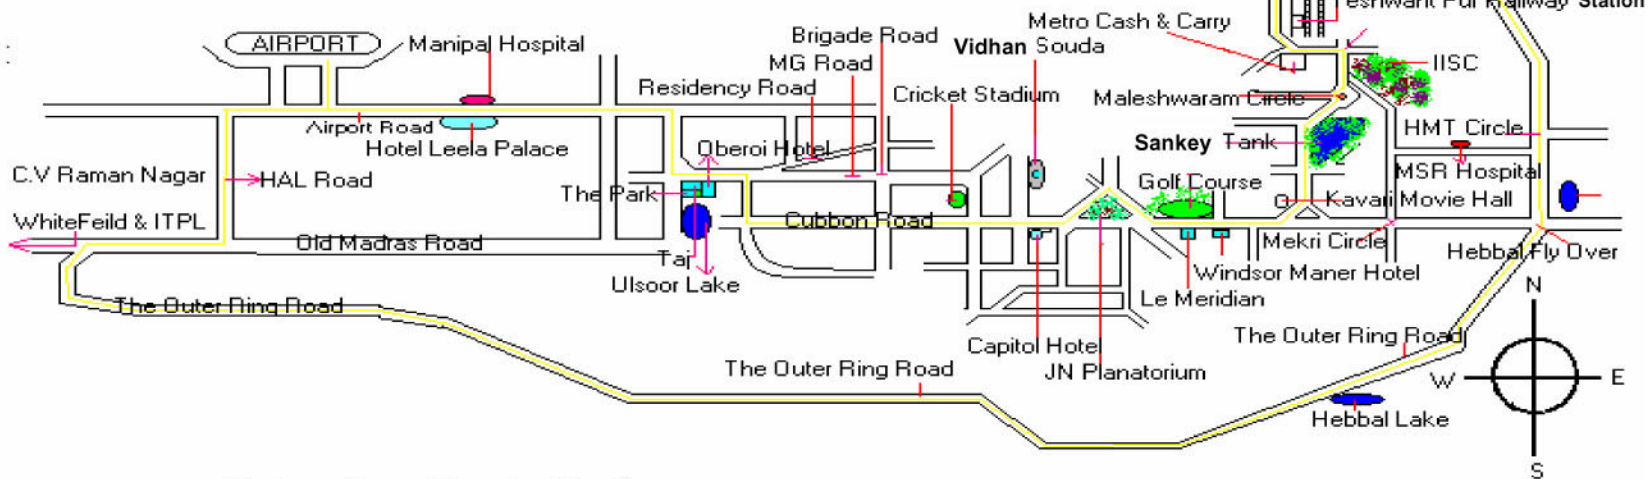

Bangalore City Route Map.  
Airport to the HPAIPL, Golden Palms  
Map not to Scale.

- Yellow line - Route to HPAIPL, Golden Palms
- Blue shape - Lakes
- Red shape - Hospital
- Cyan shape - Hotels

Distance from Airport - 38 miles

Himalaya Drugs

Parle

Jindal

Peenya Junction

Reliance

Yeshwant Pur Railway Station

Metro Cash & Carry

Vidhan Souda

Mekri Circle

Windsor Maner Hotel

Le Meridian

Capitol Hotel

JN Planatorium

The Outer Ring Road

The Outer Ring Road

The Outer Ring Road

Hebbal Lake

Hebbal Lake

Hebbal Lake